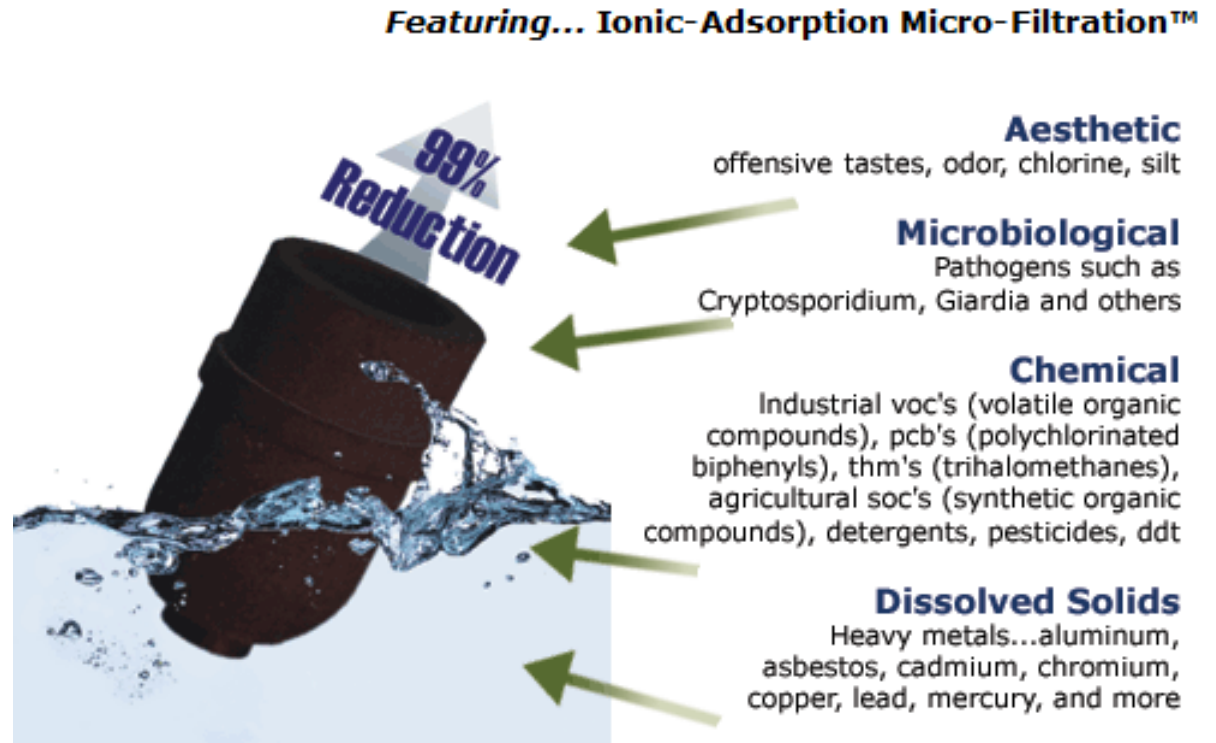

Exercise

When the highest quality of water is essential, insist on the Seychelle system.

Travel

Seychelle's portable water filtration system provides quality water from the most questionable water sources abroad.

Emergencies

Survival in a bottle! When safe drinking water is not available, depend on your Seychelle water filtration system

Filter Capacity

Seychelle filters deliver many, many gallons of great-tasting, fresh water before they need to be changed. The time to change any filter is when the water flow becomes greatly diminished, or it is difficult to squeeze it through the bottle.

Maintenance

Seychelle filters have an indefinite shelf life. For prolonged storage, flush a chlorinated solution (1/2 tsp. per gallon of water) through the system; allow the bottle or pitcher and filter assembly to dry overnight on a paper towel; and store for any length of time.

Why Use Seychelle Water Filters?

Seychelle is the *only* Personal Water Filtration System capable of a **99.8%** reduction in all 4 areas of contamination!

The Technology

Seychelle uses advanced medical technology to create a uniform 2-micron pore size. The high-tech porous plastic micro-filter is impregnated with both the finest granulated activated coconut carbon available and Seychelle's exclusive adsorbing media.